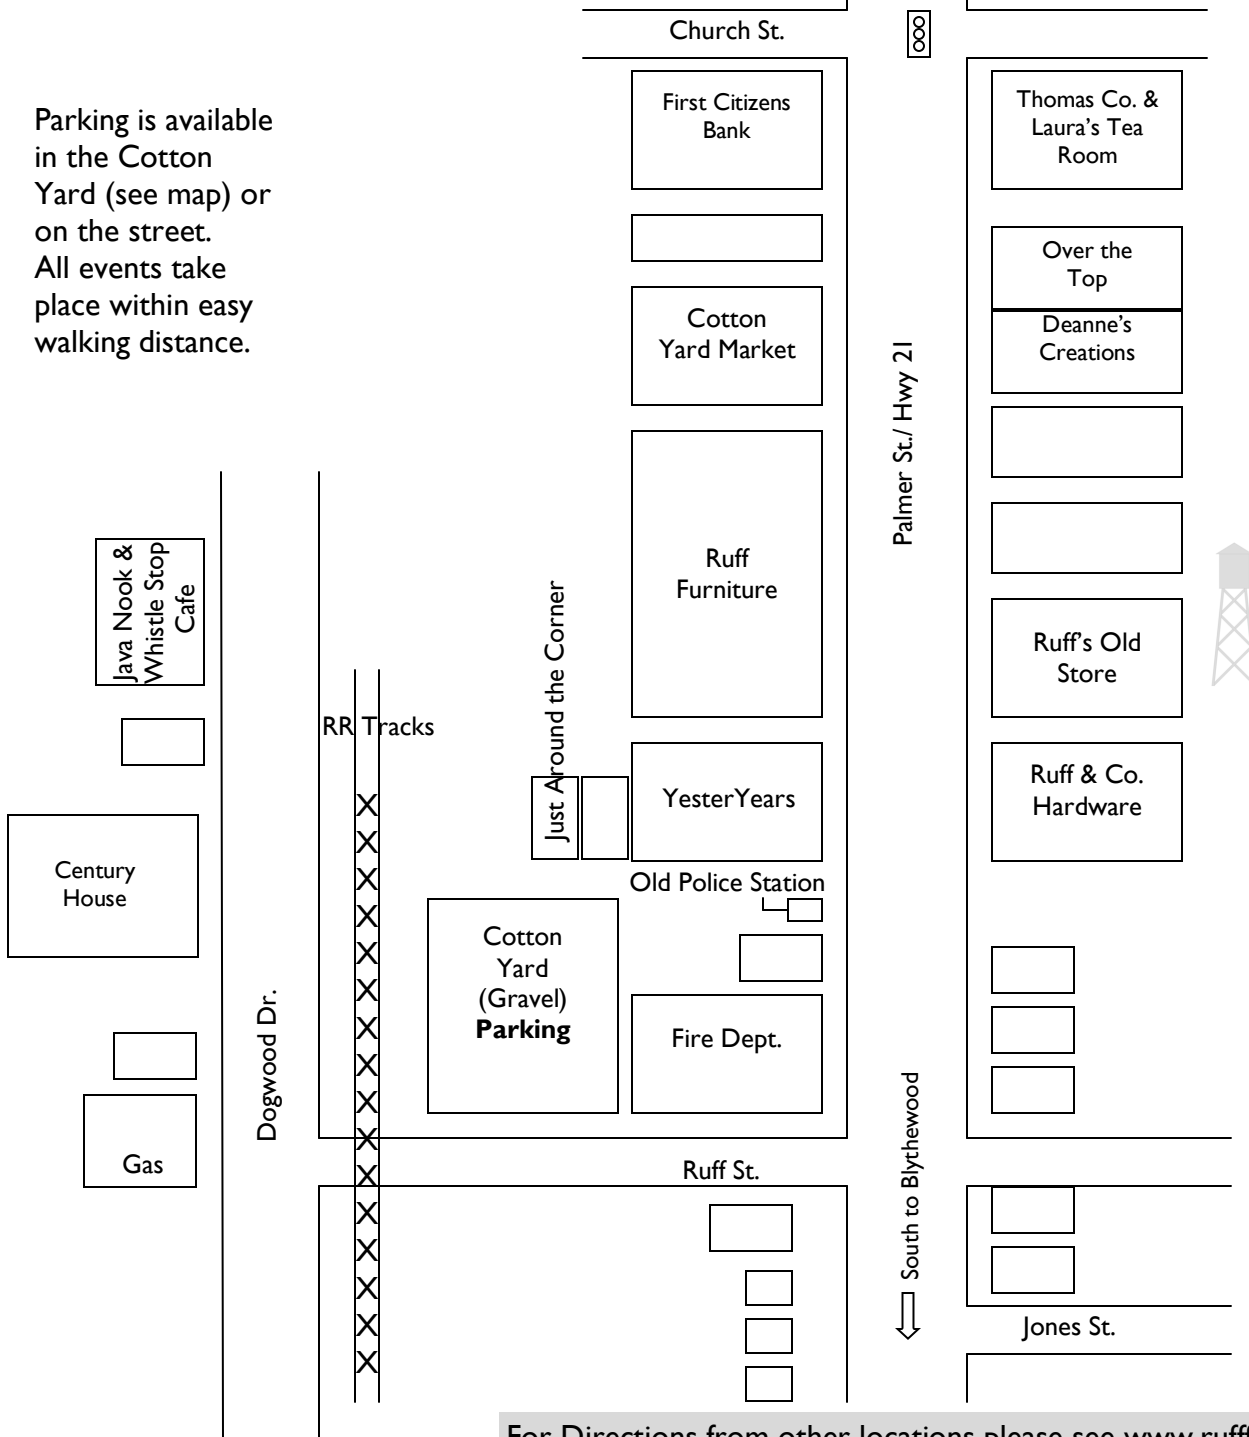

Homeschool Day

in Historic Ridgeway
October 10, 2011

Directions from Columbia & Blythewood

Take I-77N towards Charlotte. Take Exit#24 (Blythewood/Hwy 21).
Turn right onto Hwy 21N. Follow Hwy 21 approximately 8 miles to Ridgeway.
All events take place in downtown Ridgeway. Please observe 25 mph speed limit.

Map is not to scale

Parking is available in the Cotton Yard (see map) or on the street. All events take place within easy walking distance.

For Directions from other locations please see www.rufffurniture.com